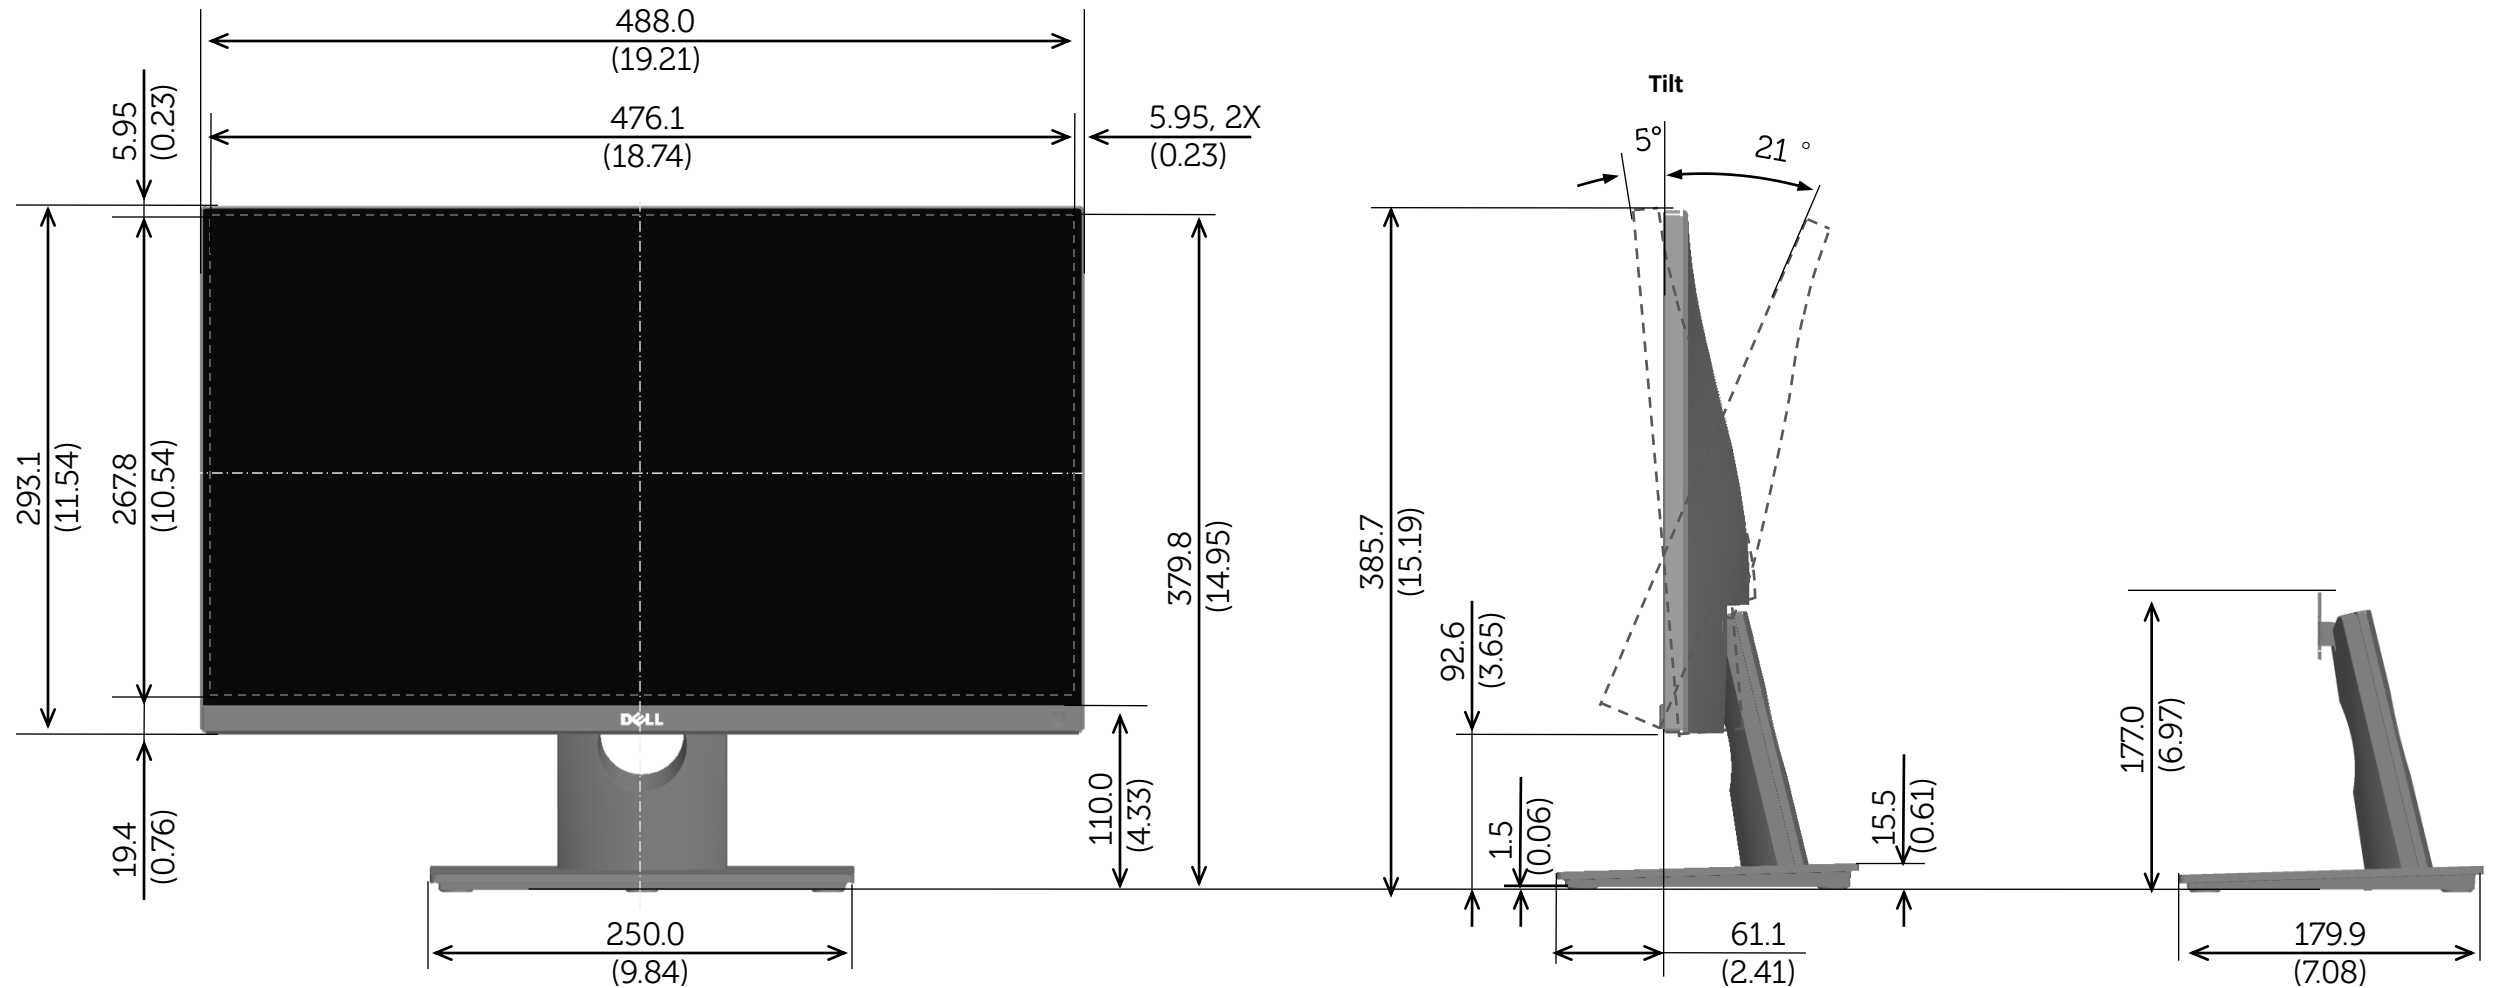

S2216M Outline Dimension

Nominal Dimensions
Unit: mm(inch)

Back view of Monitor without stand

S2316M Outline Dimension

Nominal
Dimensions
Unit: mm(inch)

Back view of Monitor without stand